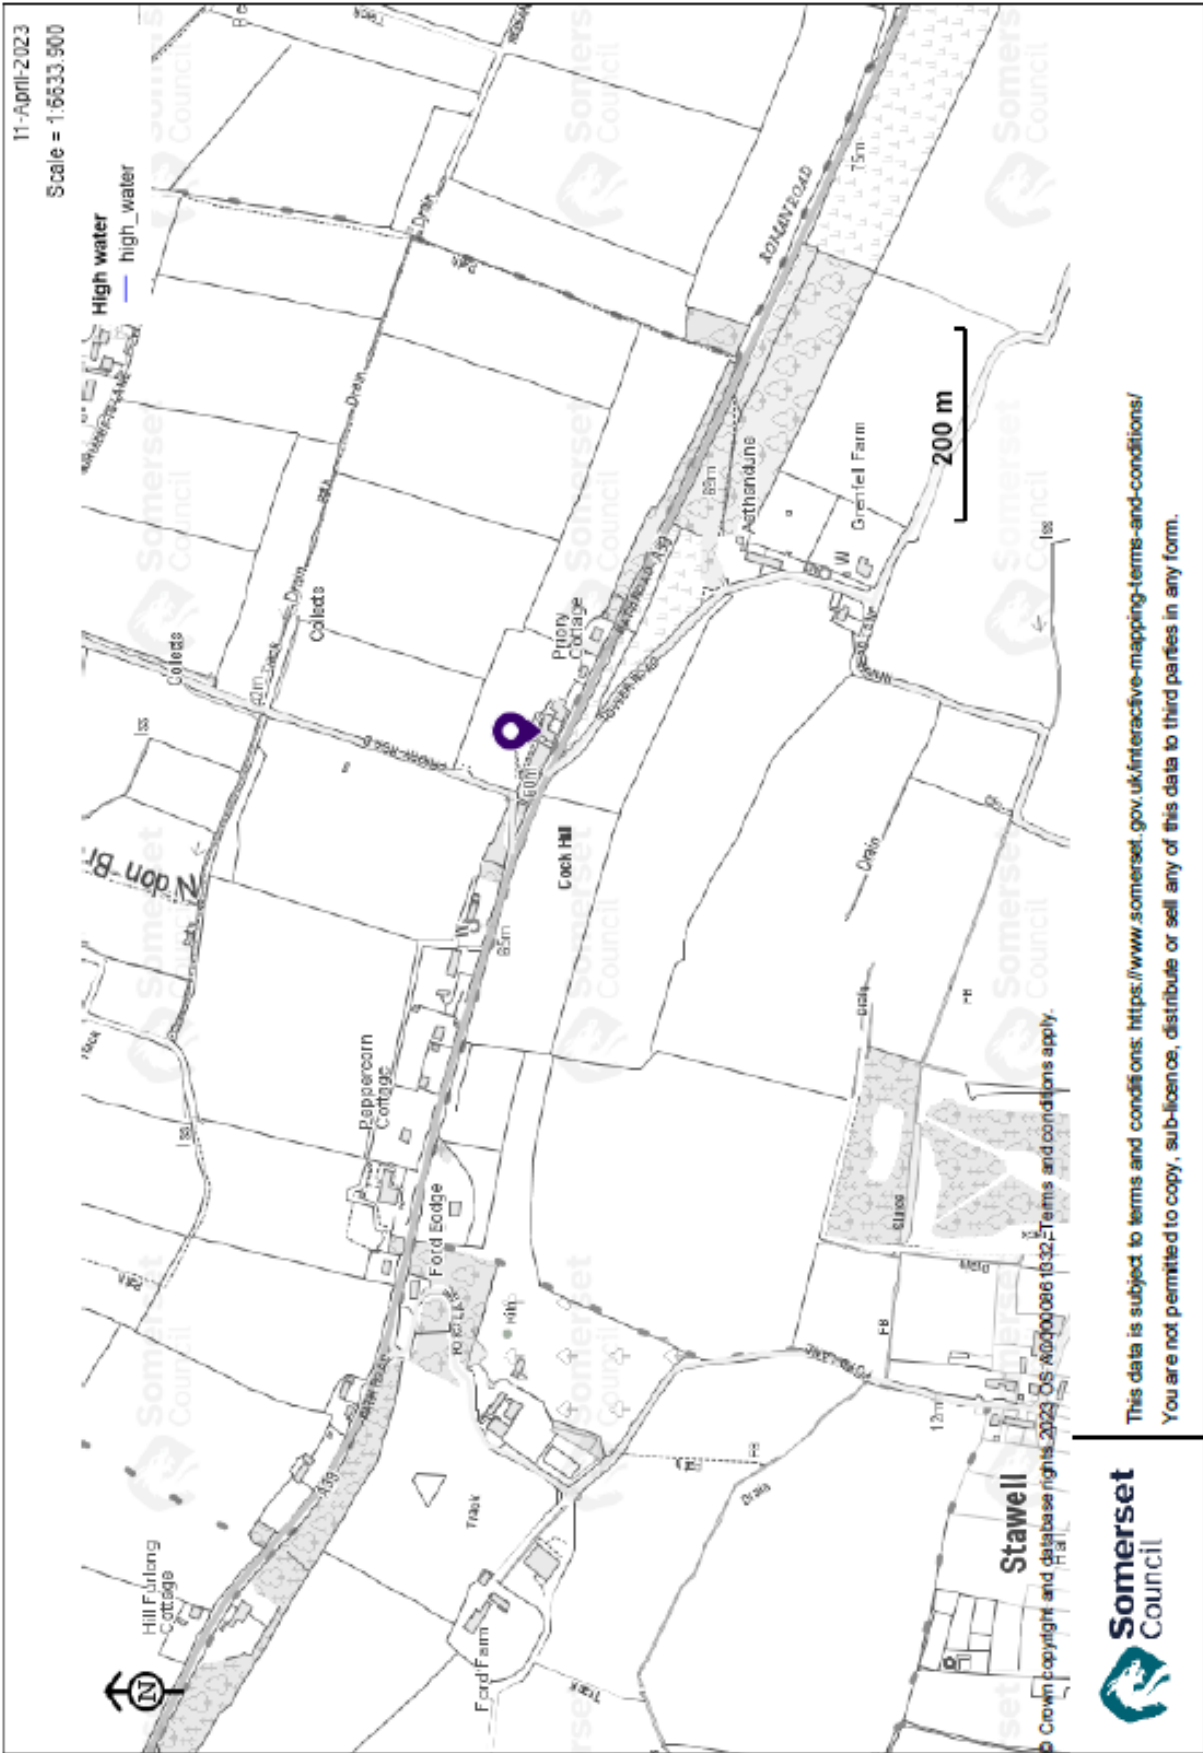

AVALON PRIORY, PRIORY ROAD, CHILTON POLDEN, BRIDGWATER, TA7 9DH

11-April-2023

Scale = 1:1655.420

© Crown copyright and database rights 2023 OS AC0000861332. Terms and conditions apply.

This data is subject to terms and conditions: <https://www.somerset.gov.uk/interactive-mapping-terms-and-conditions/>
You are not permitted to copy, sub-licence, distribute or sell any of this data to third parties in any form.

This data is subject to terms and conditions: <https://www.somerset.gov.uk/interactive-mapping-terms-and-conditions/>
You are not permitted to copy, sub-licence, distribute or sell any of this data to third parties in any form.

11-April-2023

Scale = 1:26539.380

© Crown copyright and database rights 2023 OS AC000016 1332. Terms and conditions apply.

This data is subject to terms and conditions: <https://www.somerset.gov.uk/interactive-mapping-terms-and-conditions/>
You are not permitted to copy, sub-licence, distribute or sell any of this data to third parties in any form.